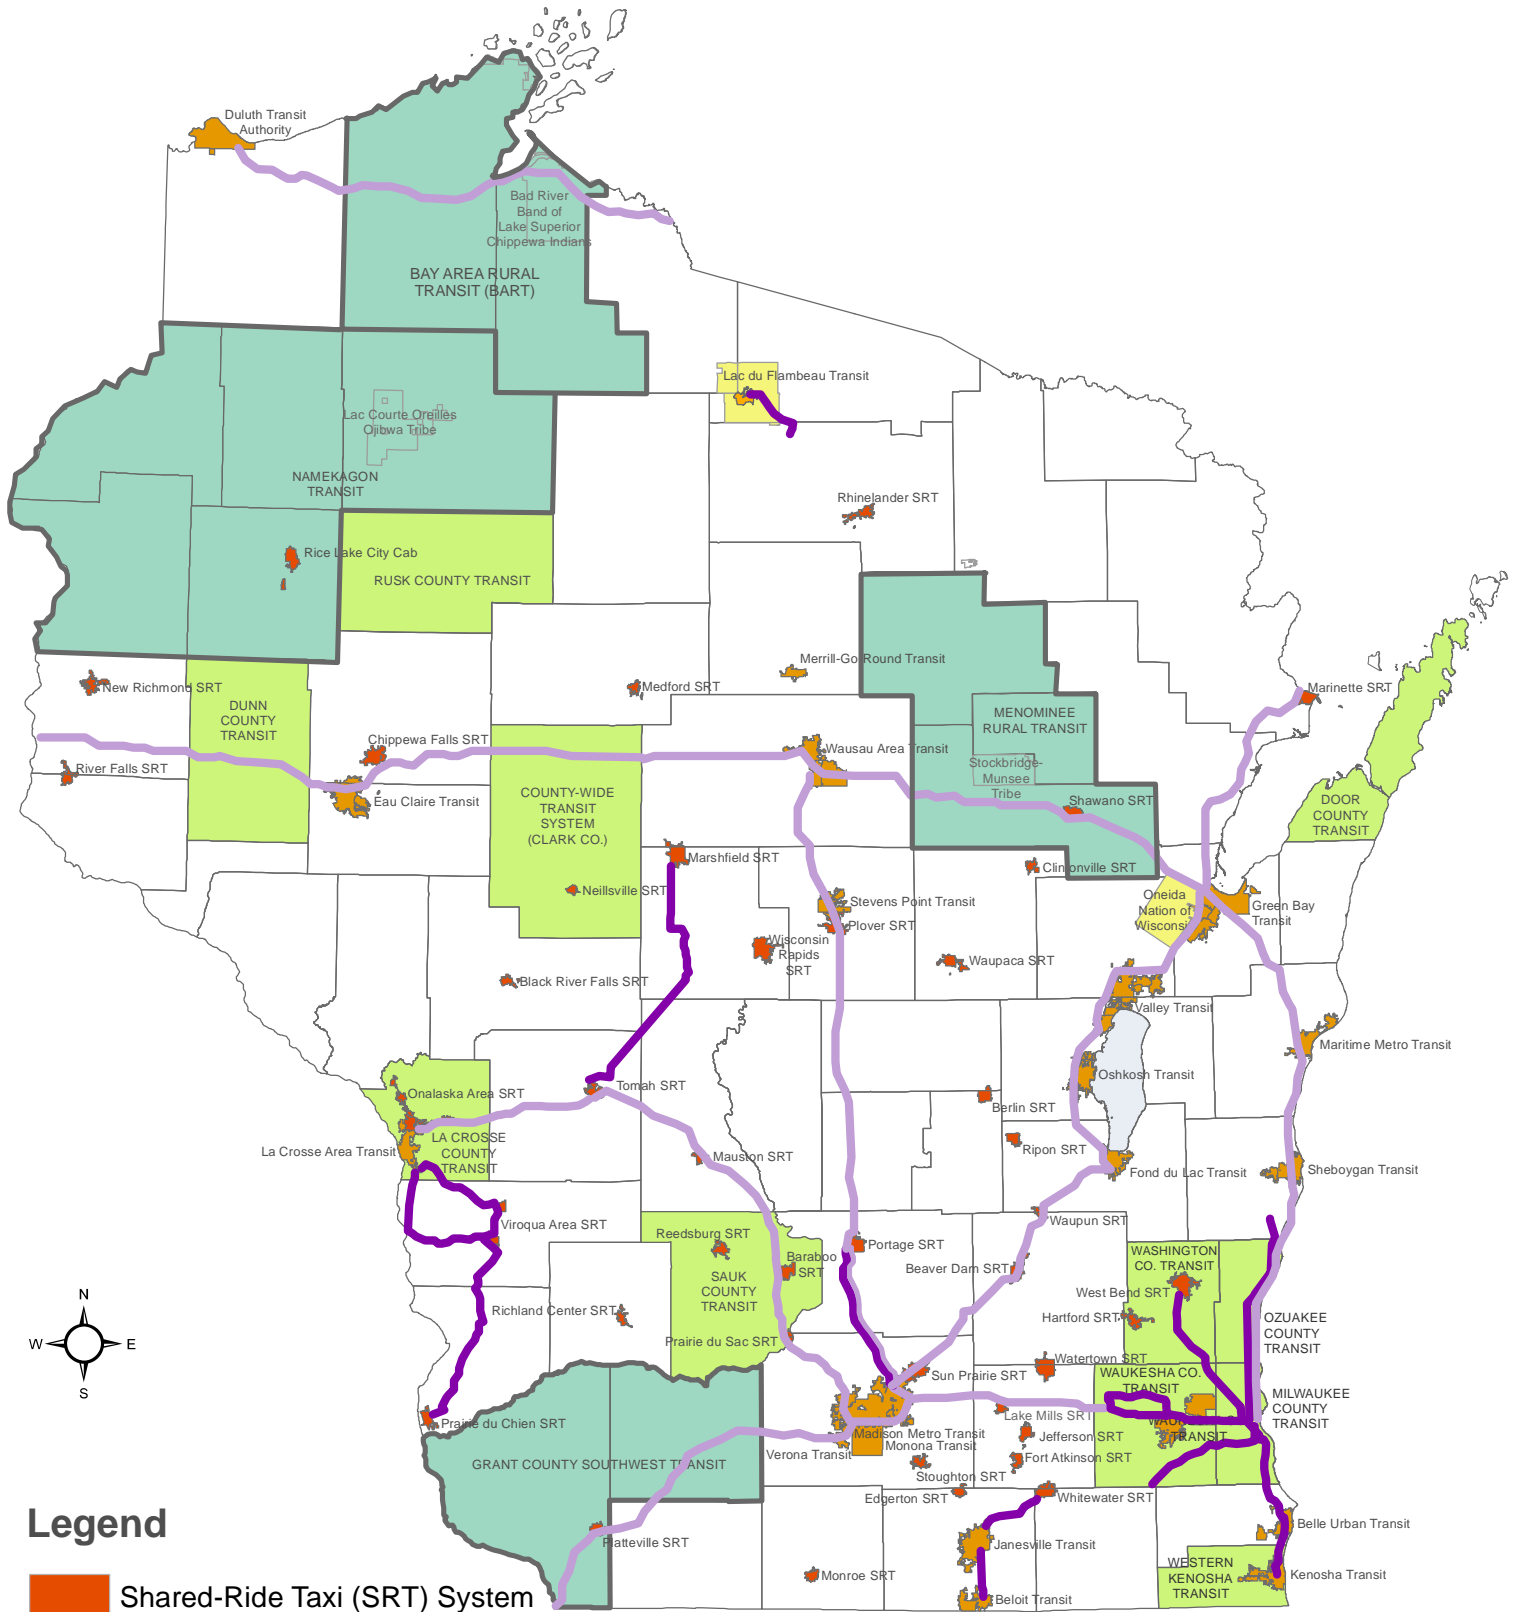

2014 WISCONSIN PUBLIC TRANSIT SYSTEMS

Legend

- Shared-Ride Taxi (SRT) System
- Municipal Bus System
- Reservation-Wide Transit System
- County-Wide Transit System
- Multi-County Transit System
- Publicly Funded Inter-City Service
- Shuttle/Commuter Service